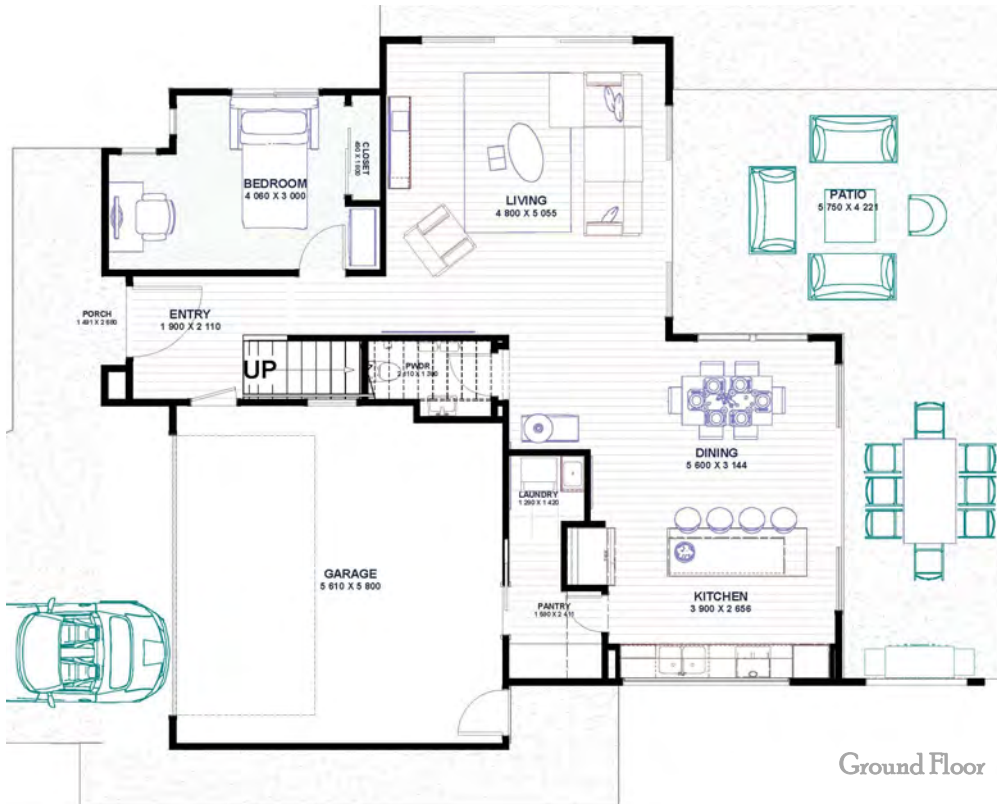

# CASA 2.4

A Four Bedroom House and Land Package

at : ALTITUDE. Terranora NSW

# A Four Bedroom HOME

2.7m High Ground floor Ceilings (2.6m 1st Floor) and 2.4m External Doors/Windows

# Casa

Model 2,4 Mirror

Ground Floor

First Floor

Floor Area: 254 m<sup>2</sup>

Length: 15,4m Width: 12,3 m

STOCK PLAN

All Plans Copyright 2023